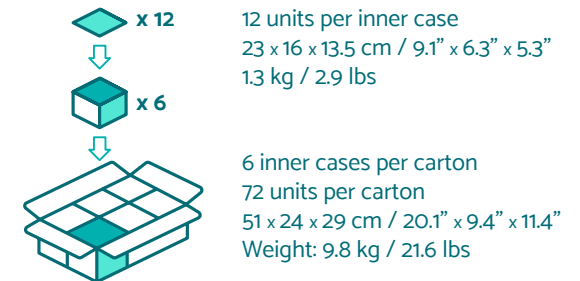

Shipping & Packing