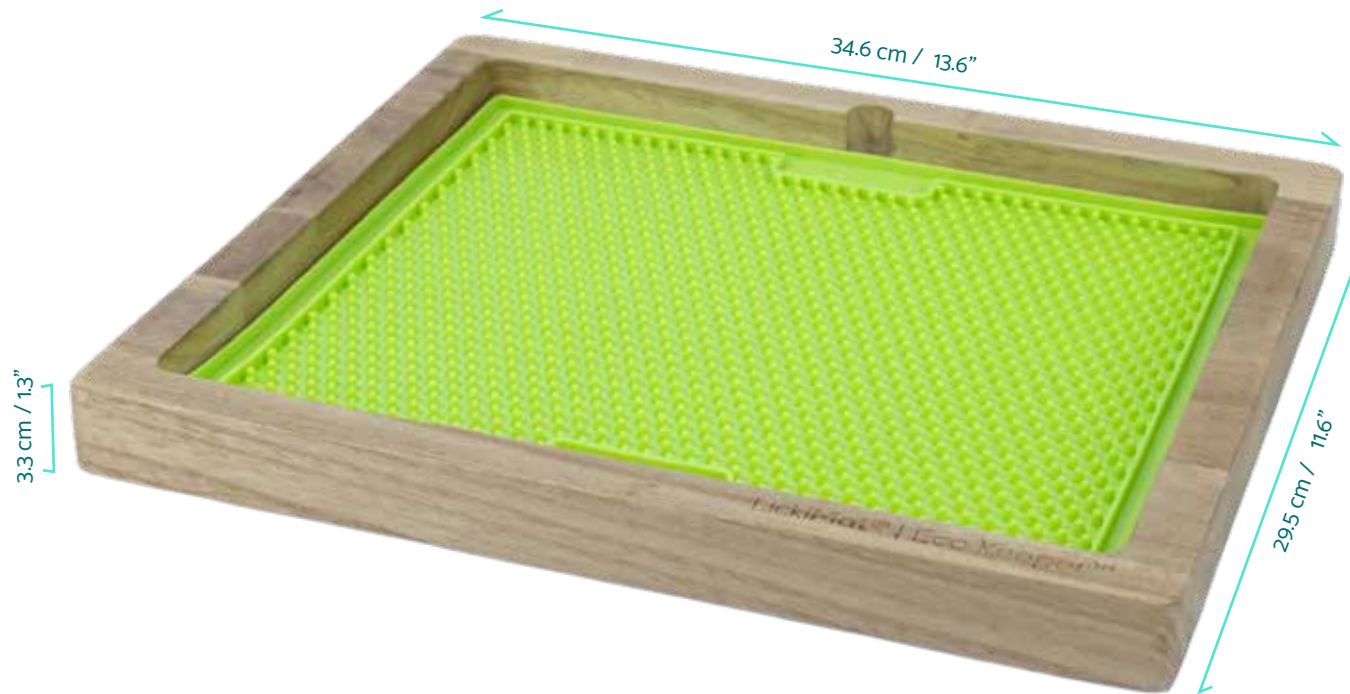

LickiMat® ECO KEEPER X Large™

Packaging & SKUs