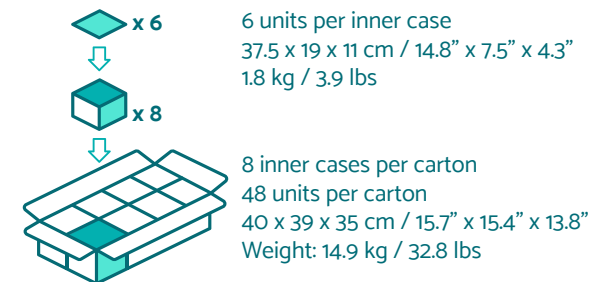

Shipping & Packing