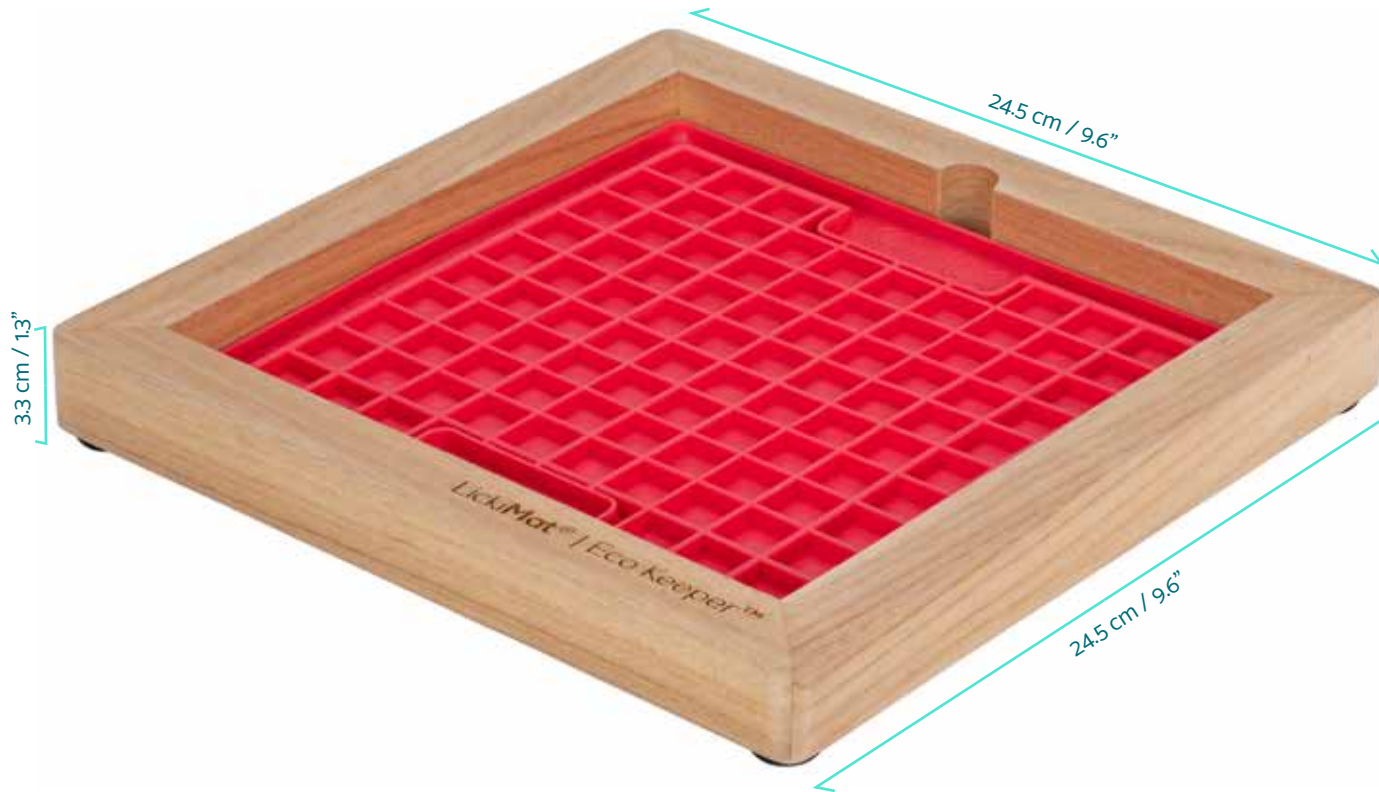

LickiMat® ECO KEEPER Classic™

Packaging & SKUs