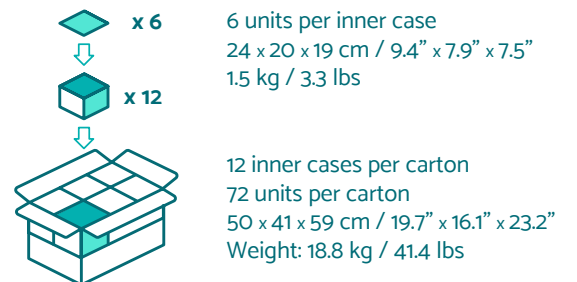

Shipping & Packing