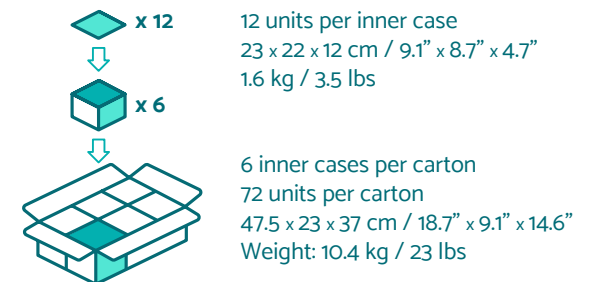

Shipping & Packing