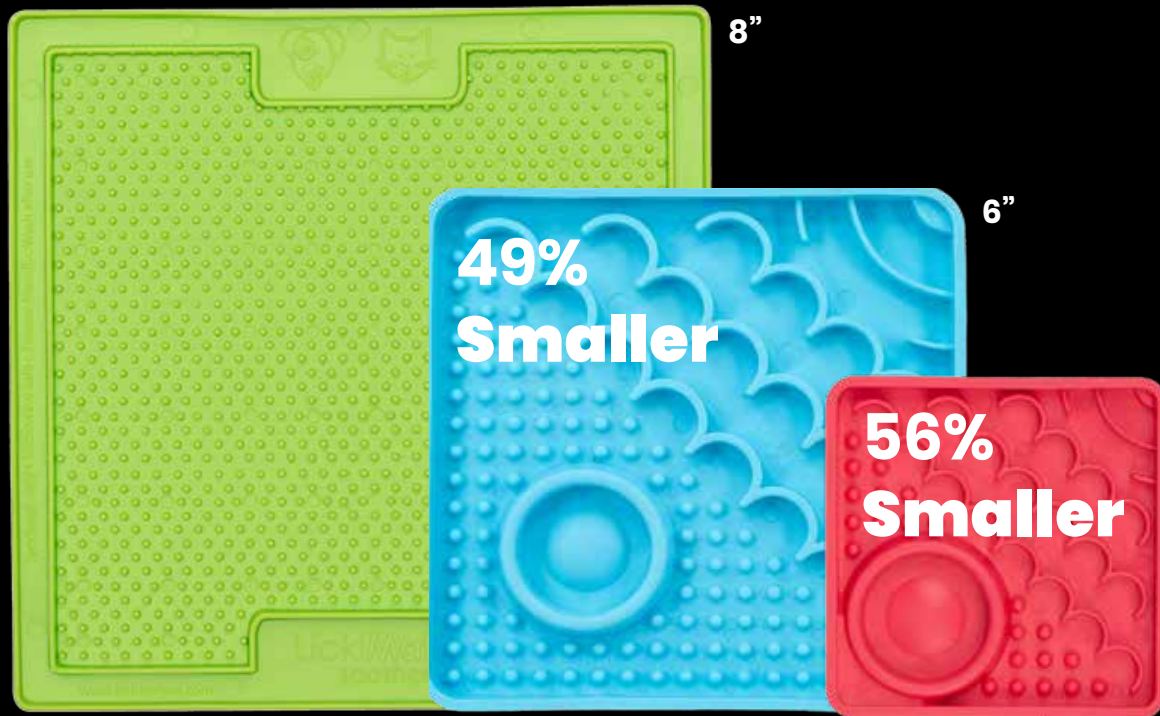

LickiMat® Cat – More Sizes

LickiMat® Classic™
20 cm x 20 cm
8" x 8"

LickiMat® Catster™ & Mini™
15 cm x 15 cm
6" x 6"

LickiMat® Kitty™
10 cm x 10 cm
4" x 4"