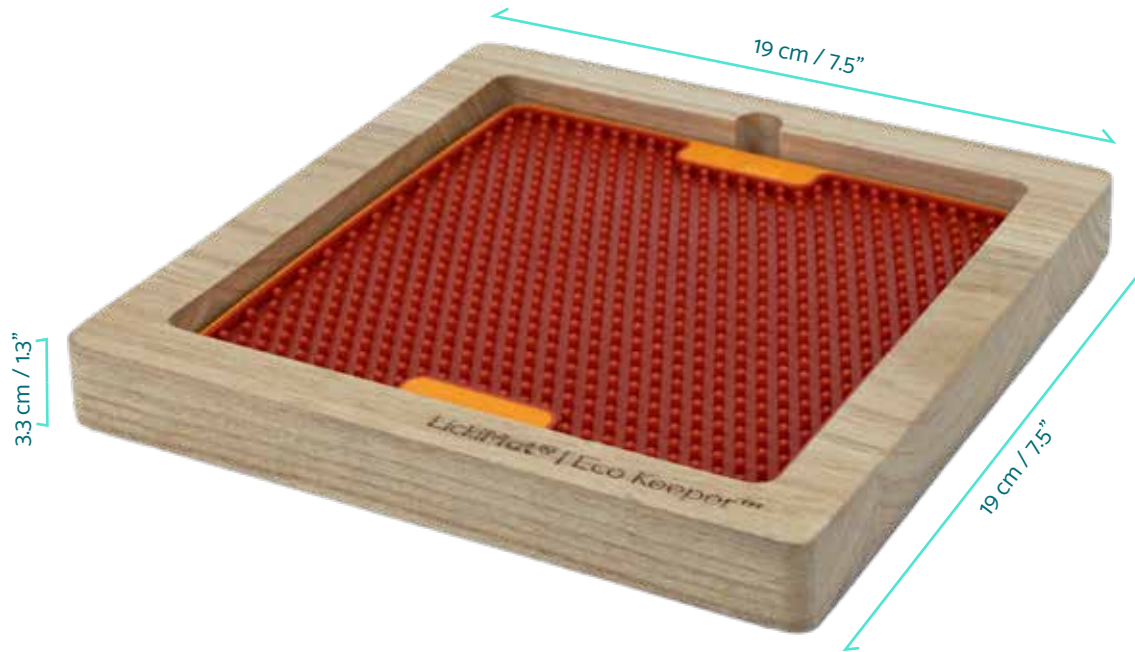

LickiMat® ECO KEEPER Mini™

Packaging & SKUs

Back View