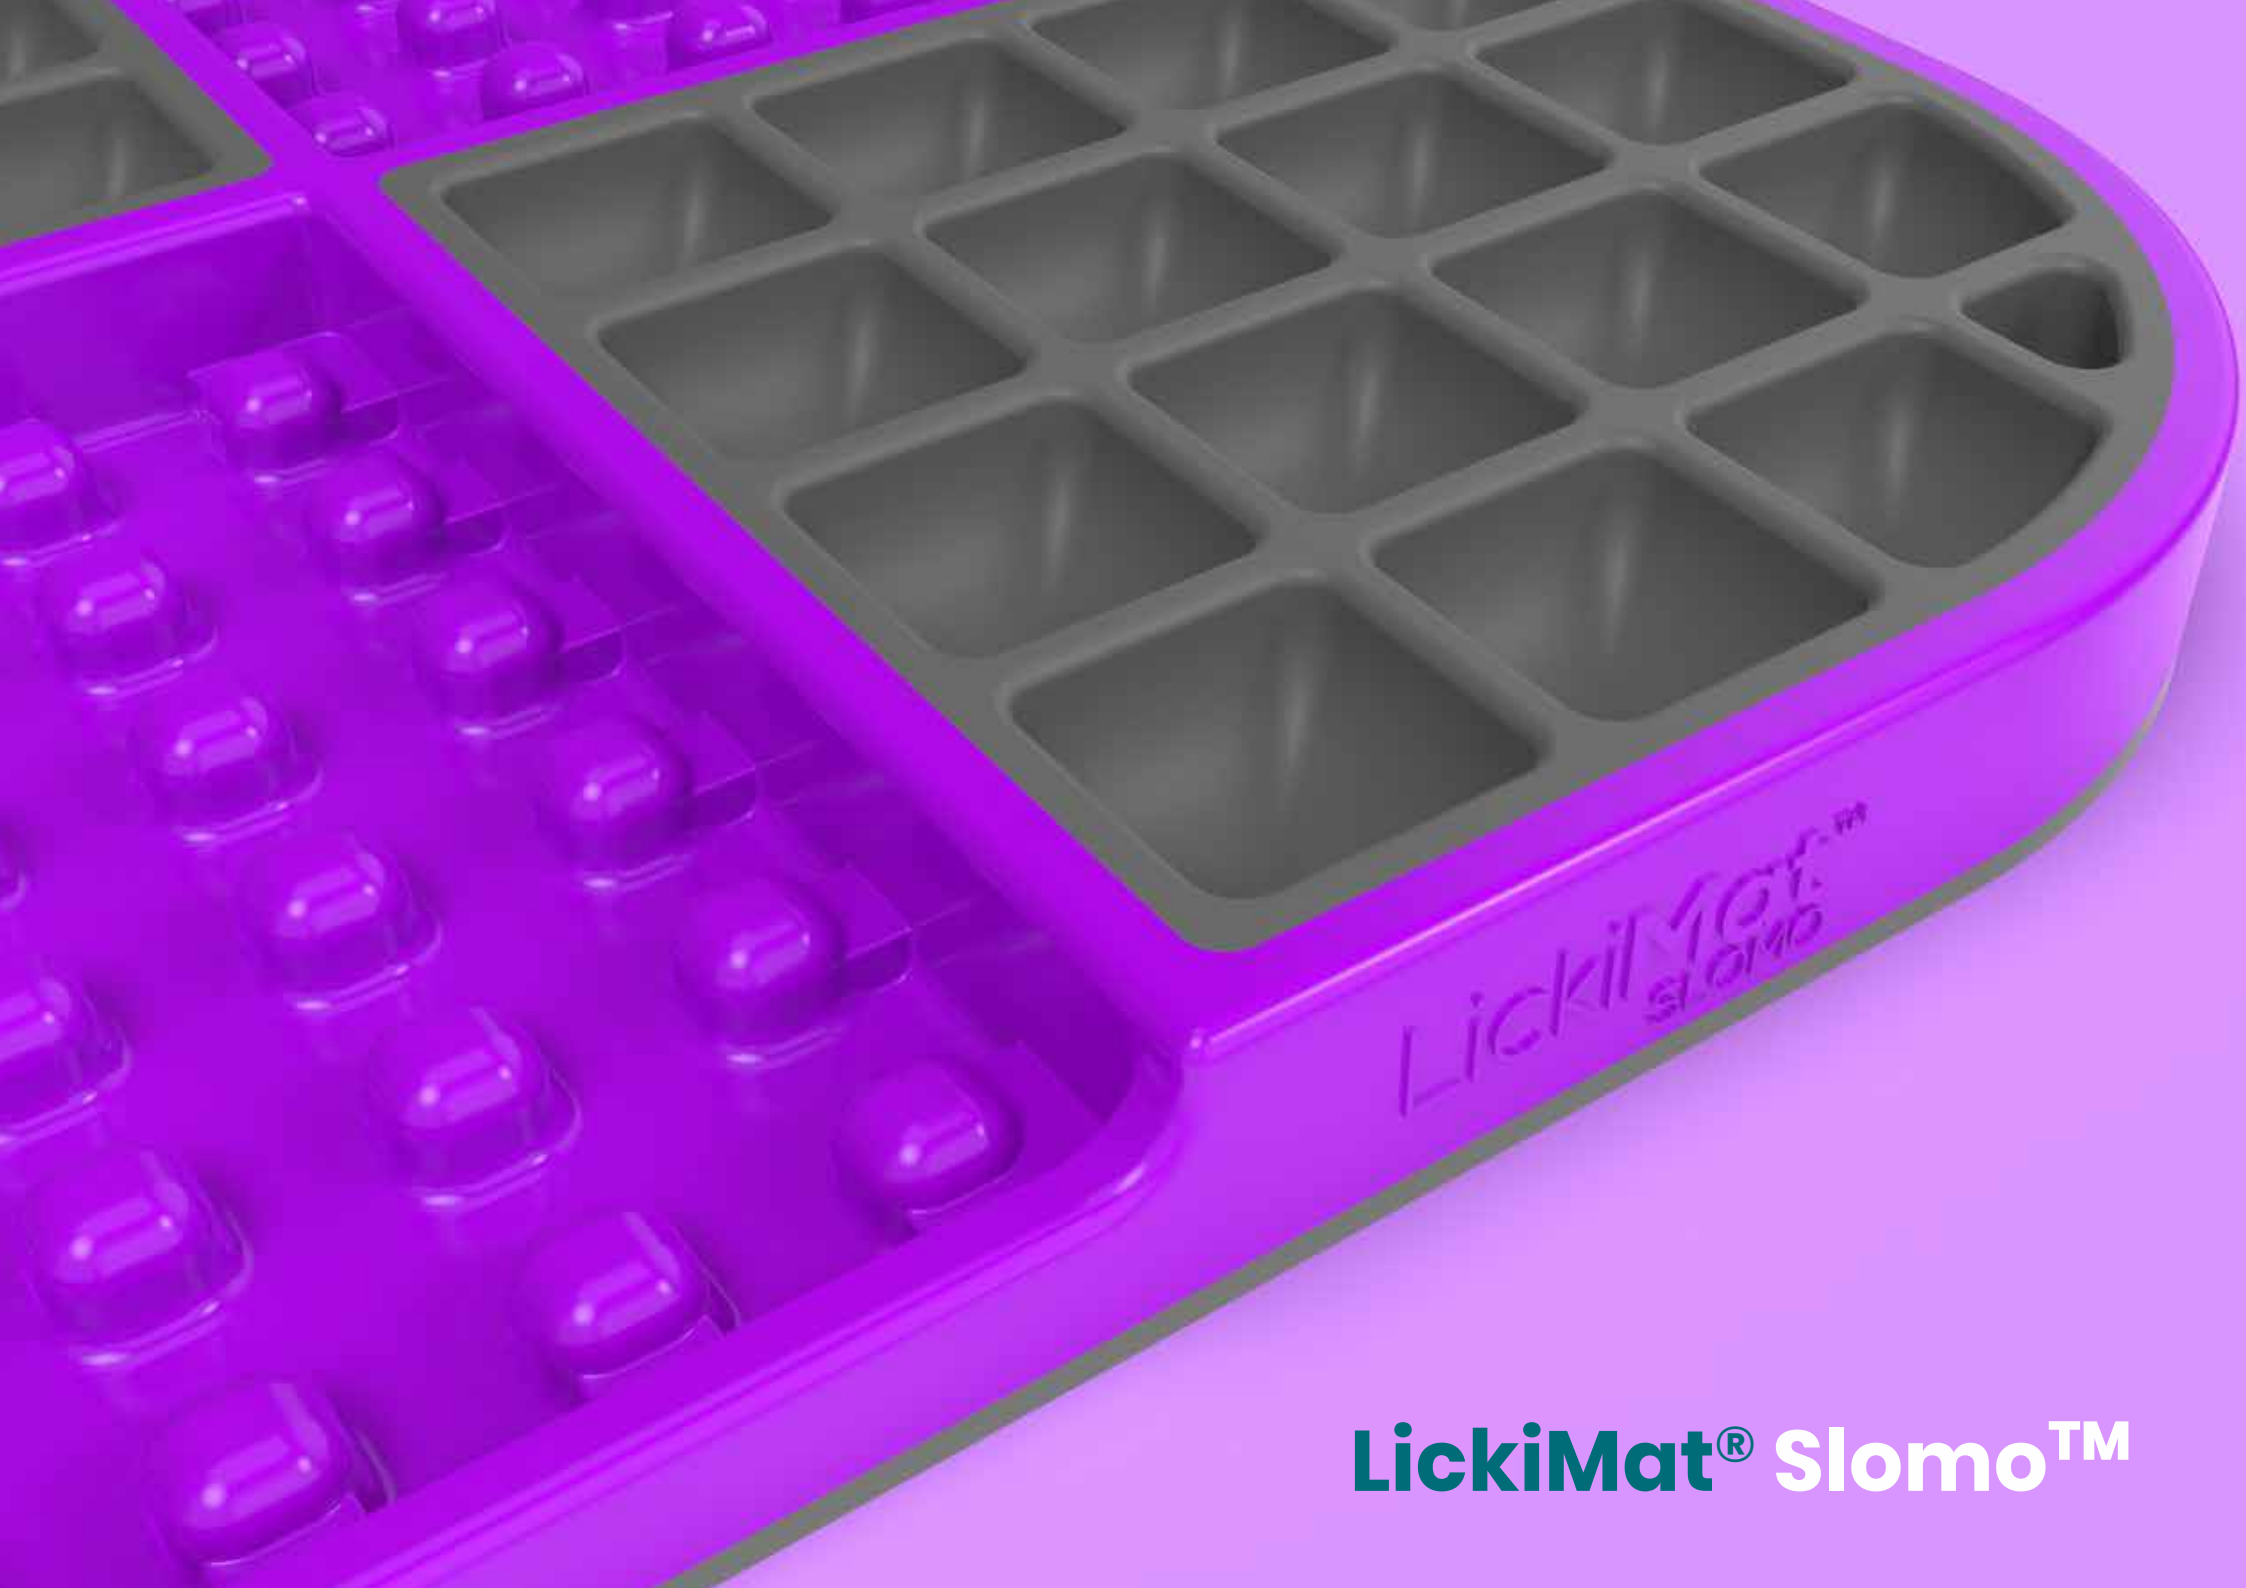

LickiMat^{TM} Slomo^{TM}

LickiMat® Slomo™