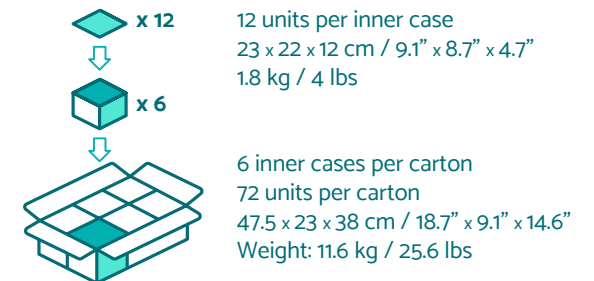

Shipping & Packing