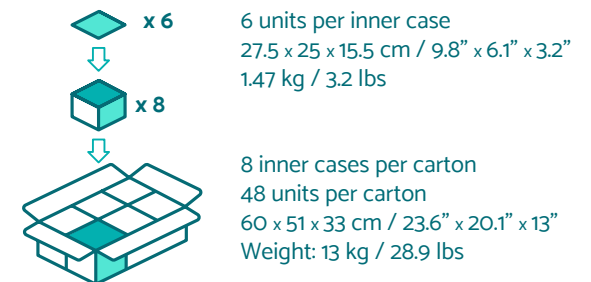

Shipping & Packing