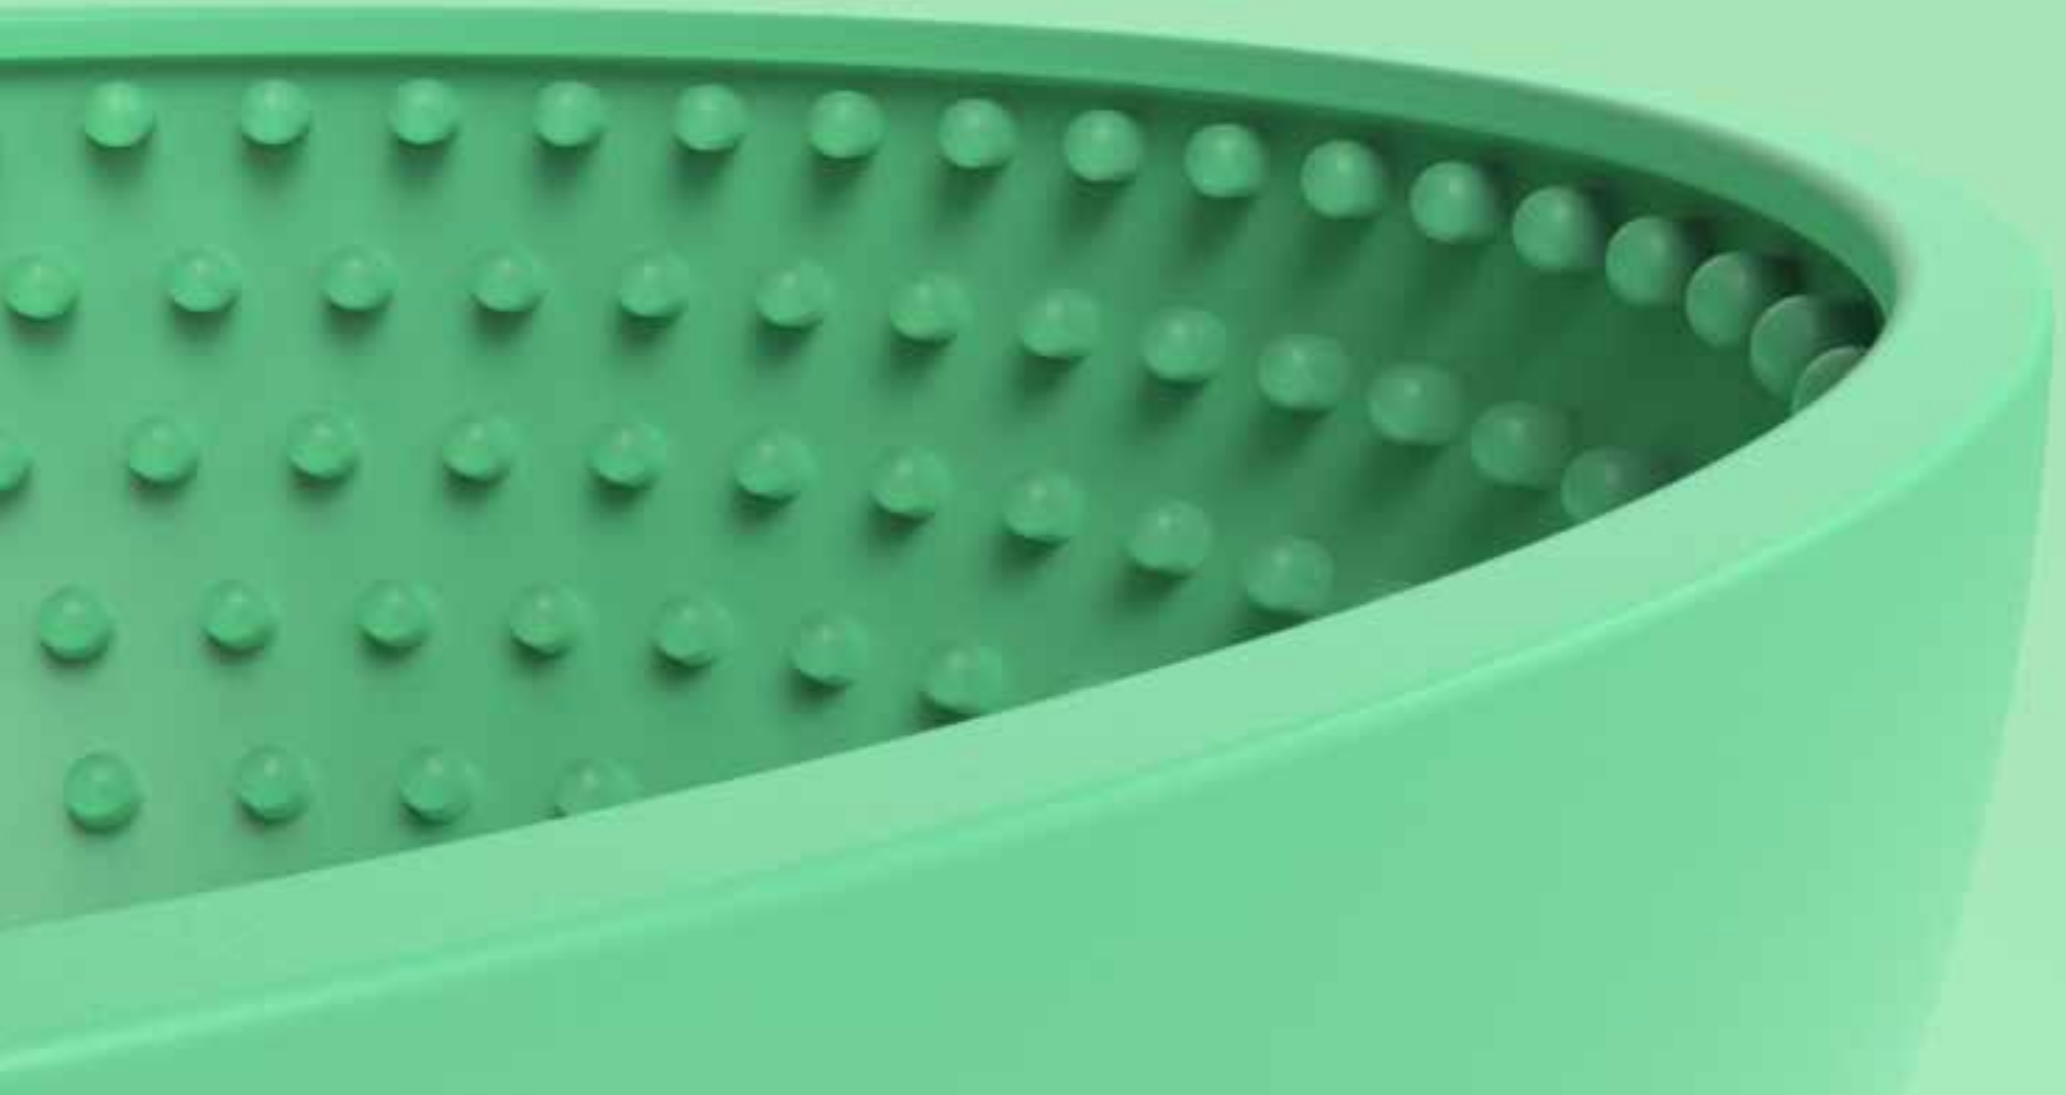

LickiMat® Wobble™