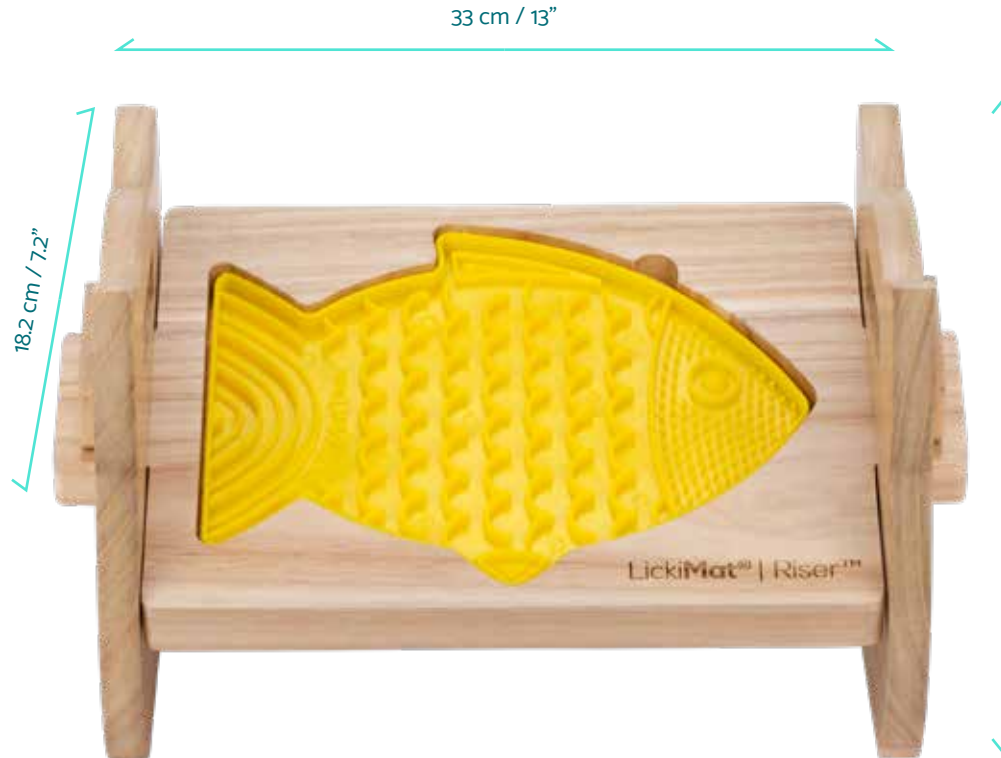

LickiMat® RISER™

Packaging & SKUs