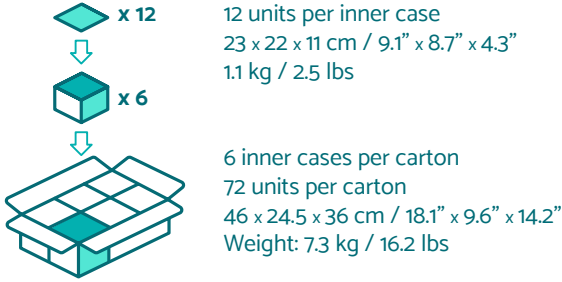

Shipping & Packing