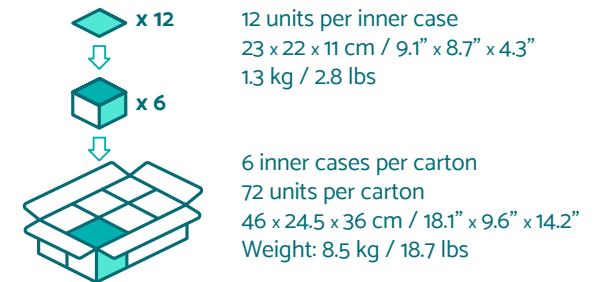

Shipping & Packing